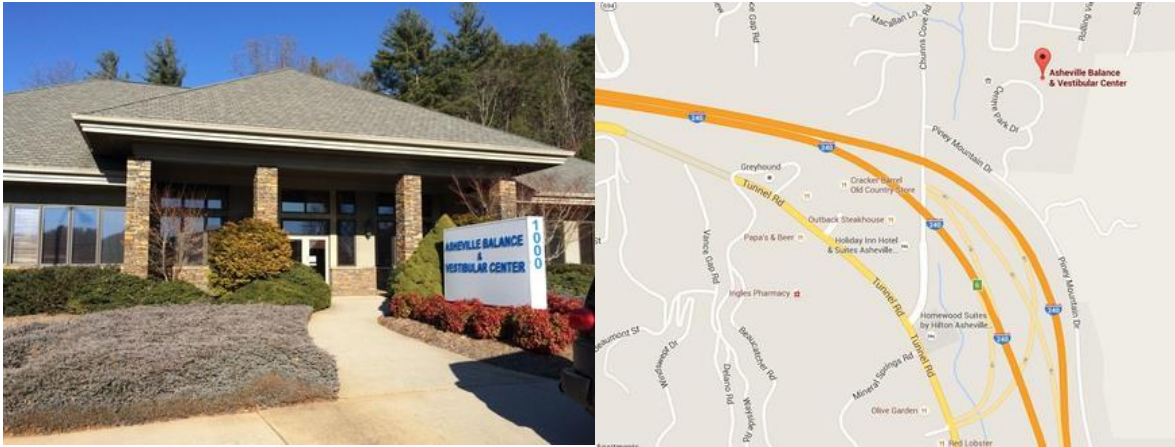

## From I-40 & East Asheville via I-240

Take I-40 Exit 53B to I-240 West Towards Downtown Asheville  
Take I-240 Exit 6 (Left Exit) and prepare to turn right at bottom of ramp  
Turn Right on Chunns Cove Rd  
Turn Right on Piney Mountain Dr  
Turn Left on Centre Park Dr  
Turn Right at stop sign and we are the second building on the right

## From Downtown & West Asheville via I-240

Take I-240 Exit 6 and prepare to turn right  
Turn Right on Tunnel Rd  
Turn Right on Chunns Cove Rd (between Homewood Suites & Subway)  
Continue under I-240 and past the I-240 ramps  
Turn Right on Piney Mountain Dr just past the I-240 ramps  
Turn Left on Centre Park Dr  
Turn Right at stop sign and we are the second building on the right

## From Tunnel Rd & the Beaucatcher Tunnel near Downtown Asheville

Turn Left on Chunns Cove Rd (Just below Taco Bell and on Left next to Subway)  
Continue under I-240 and past the I-240 ramps  
Turn Right on Piney Mountain Dr just past the I-240 ramps  
Turn Left on Centre Park Dr  
Turn Right at stop sign and we are the second building on the right

## From Tunnel Rd & the Asheville Mall

Take Tunnel Rd towards Downtown Asheville  
Turn Right on Chunns Cove Rd (between Homewood Suites & Subway)  
Continue under I-240 and past the I-240 ramps  
Turn Right on Piney Mountain Dr just past the I-240 ramps  
Turn Left on Centre Park Dr  
Turn Right at stop sign and we are the second building on the right